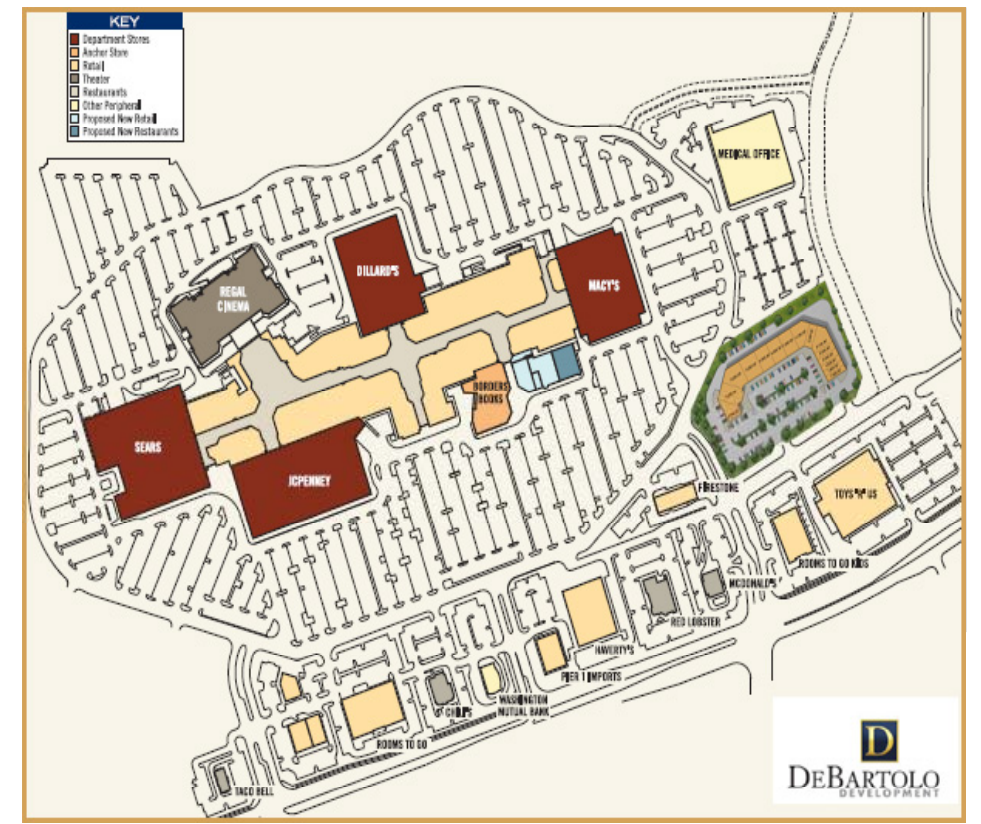

4401 West Kennedy Blvd.
3rd Floor
Tampa, Florida 33609
Phone: 813.676.7677
Fax: 813.676.7696
www.debartolodevelopment.com